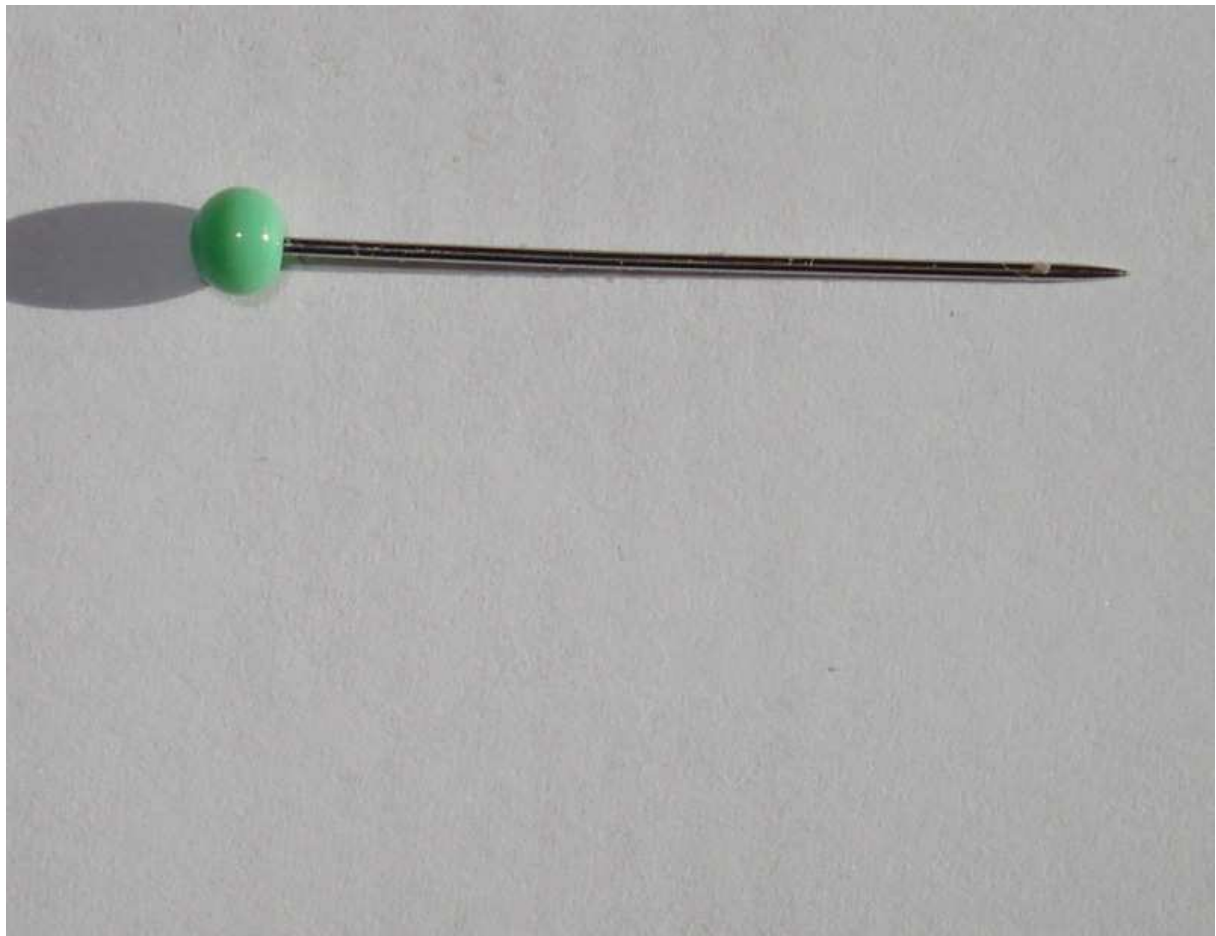

KEMA Export - Import GmbH

---

*Herzogstraße 48
80803 München
Tel.: 0 89/34 73 20
Fax: 0 89/34 73 12*

*http://www.Kema.de
E-mail. info@kema.de*

KEMA GmbH - Herzogstr. 48 - 80803 München

A pin with plastic head

More Info about visit:
<http://www.hho-generator.de/de/>