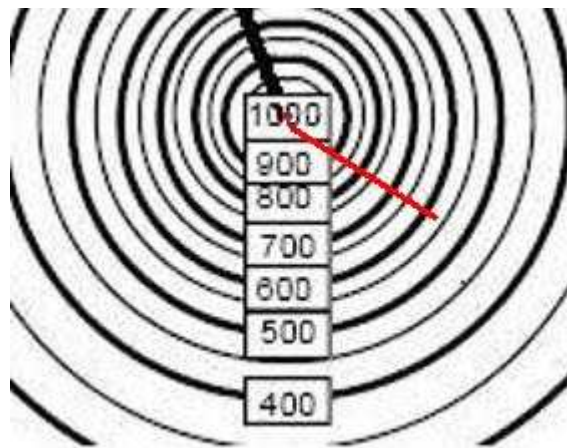

KEMA Export - Import GmbH

---

*Herzogstraße 48
80803 München
Tel.: 0 89/34 73 20
Fax: 0 89/34 73 12*

*http://www.Kema.de
E-mail. info@kema.de*

KEMA GmbH - Herzogstr. 48 - 80803 München

The centre is halfway between the two 00 marked with a small red dot.

More Info about visit:
<http://www.hho-generator.de/de/>