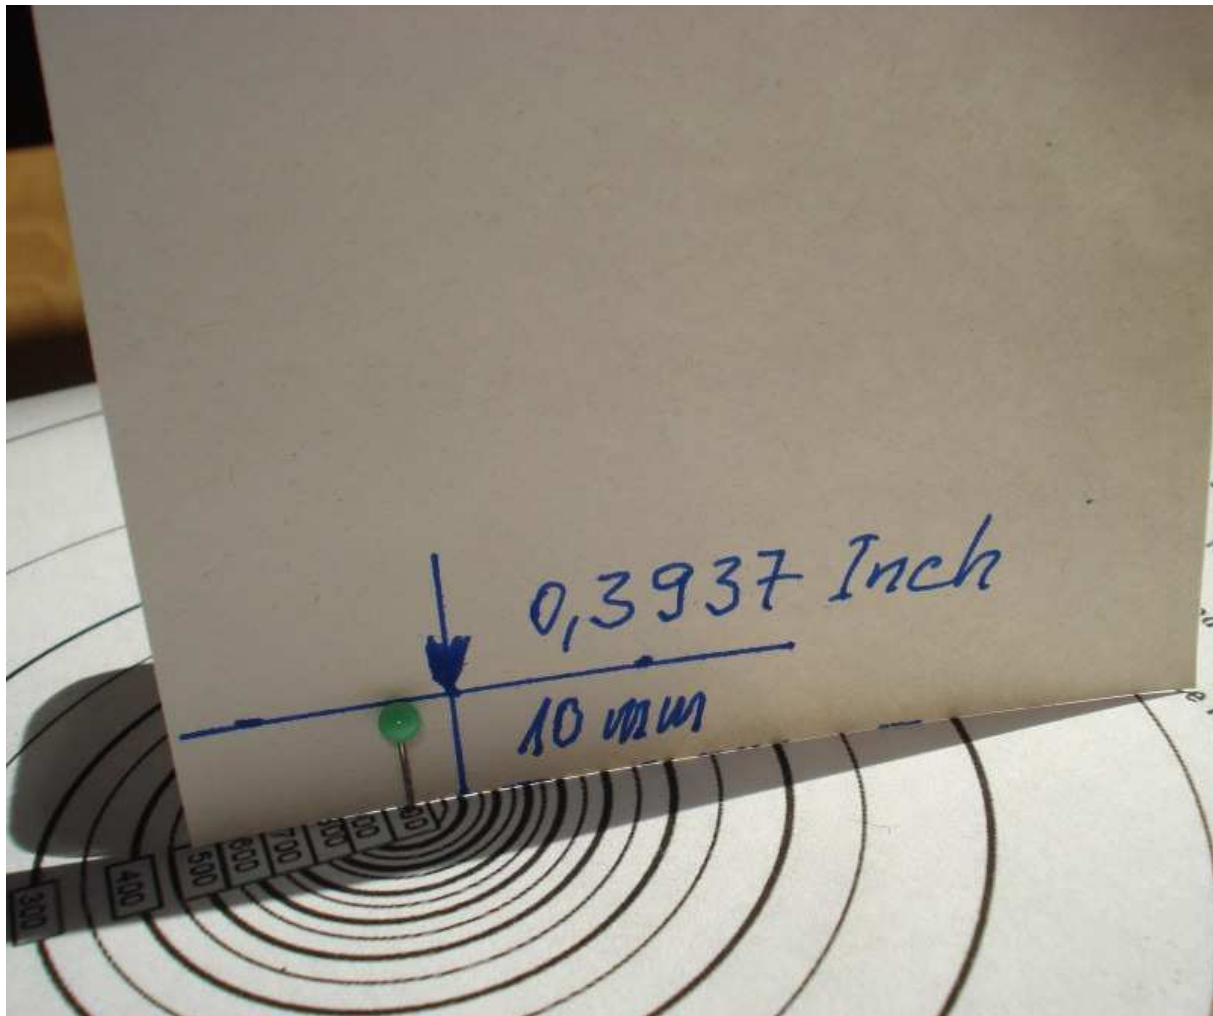

KEMA Export - Import GmbH

Herzogstraße 48
80803 München
Tel.: 0 89/34 73 20
Fax: 0 89/34 73 12

<http://www.Kema.de>
E-mail. info@kema.de

KEMA GmbH - Herzogstr. 48 - 80803 München

One setting gauge.

The needle is inserted so deep to reach the 10 mm mark.

More Info about visit:
<http://www.hho-generator.de/de/>