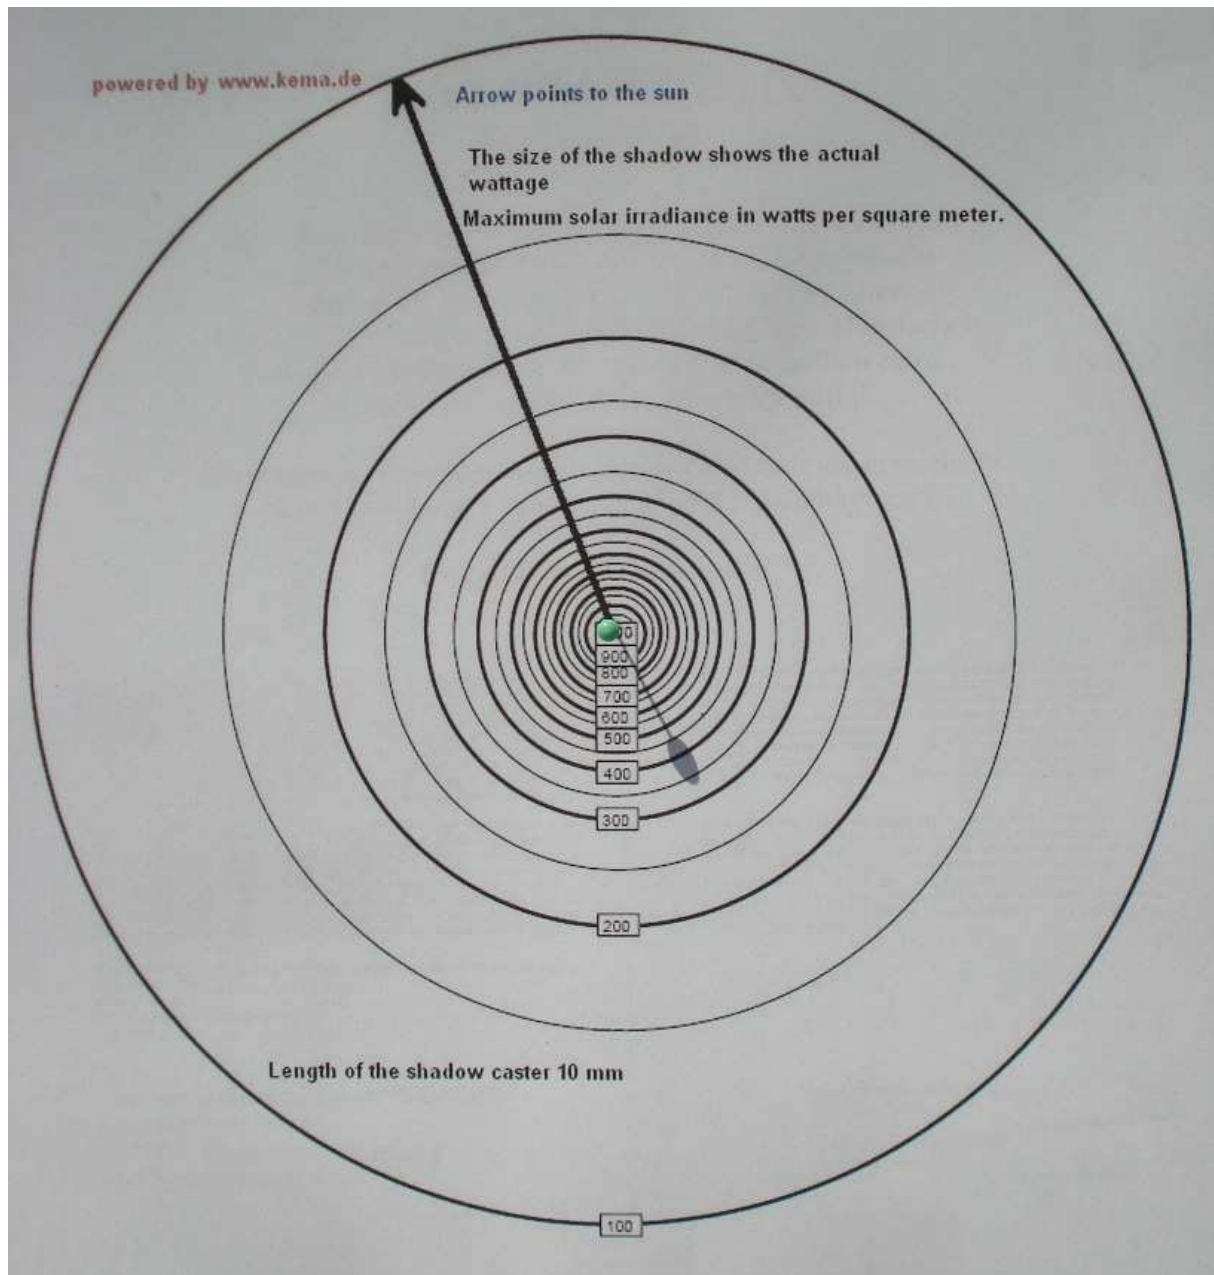

Graded display sheet.
Looks like this one.